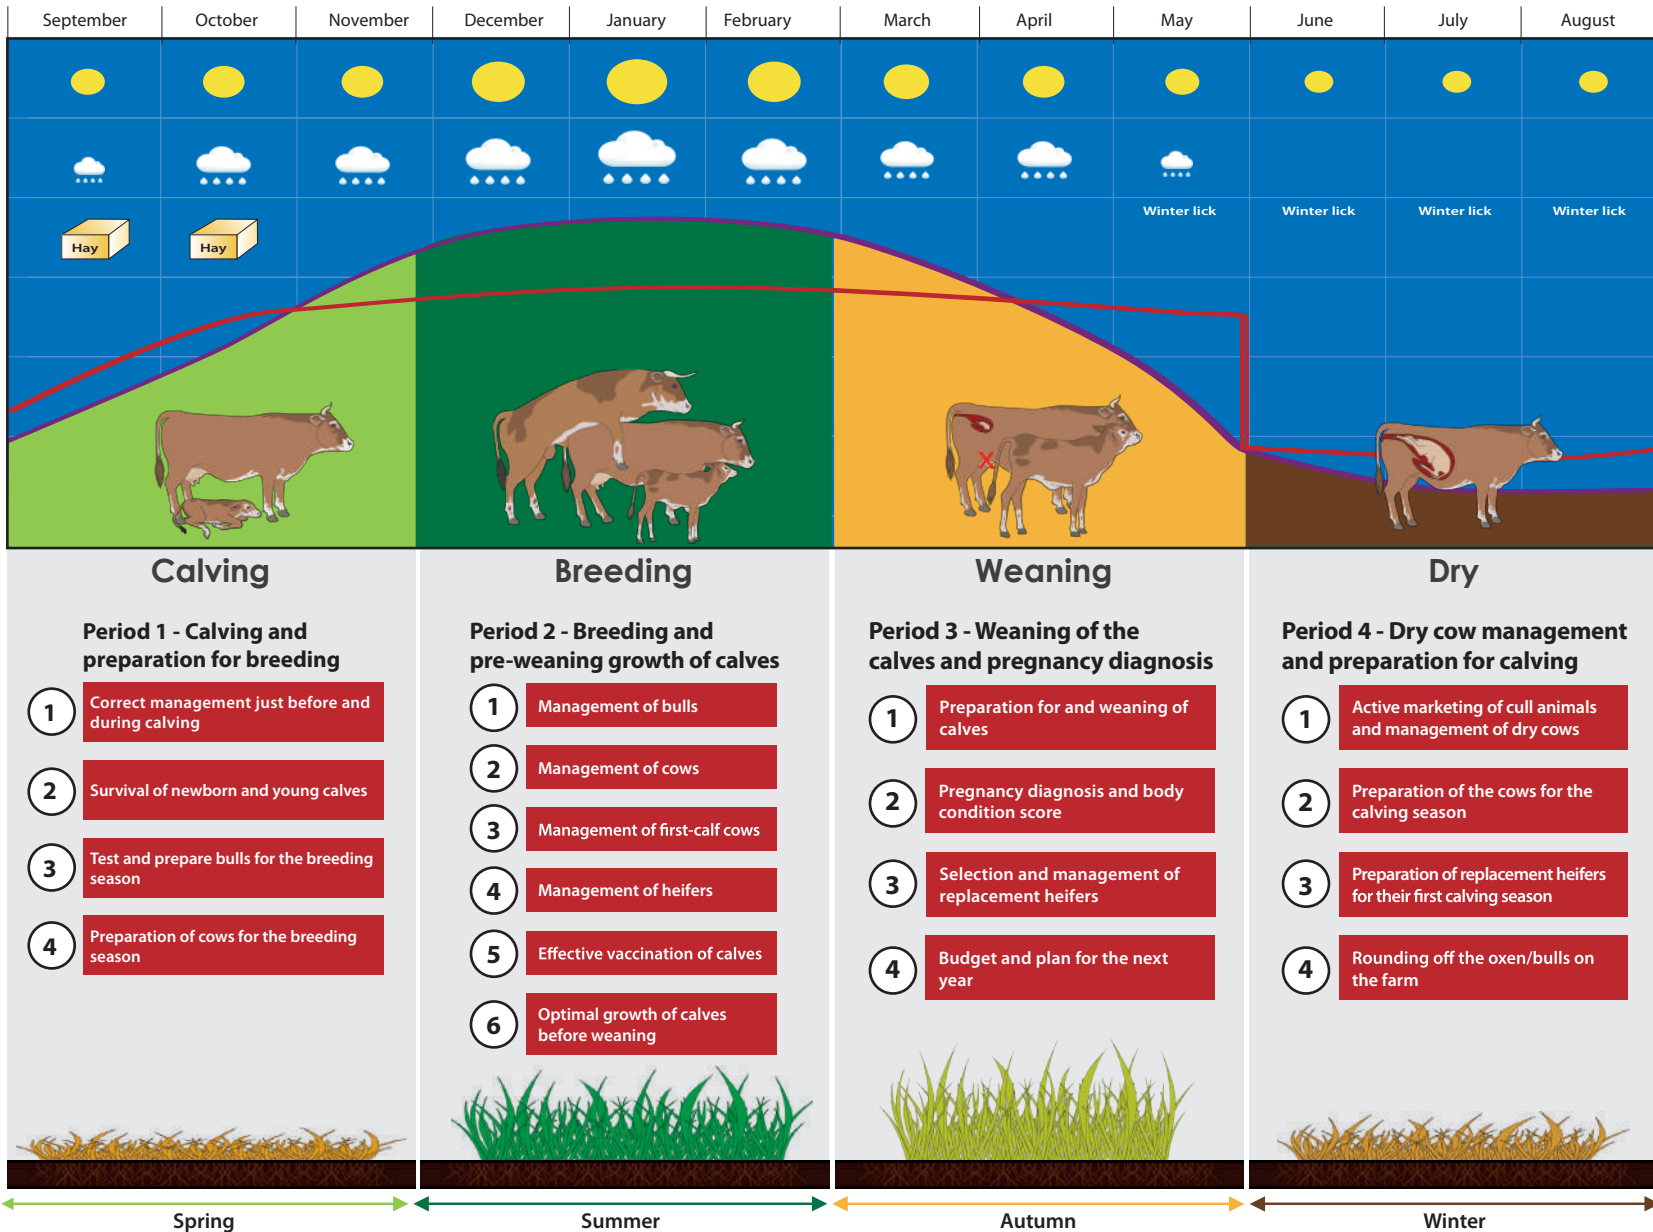

# The 12-month production cycle for cows calving at the start of the wet season

Calving to breeding

Cow is pregnant for 9 months before calving.